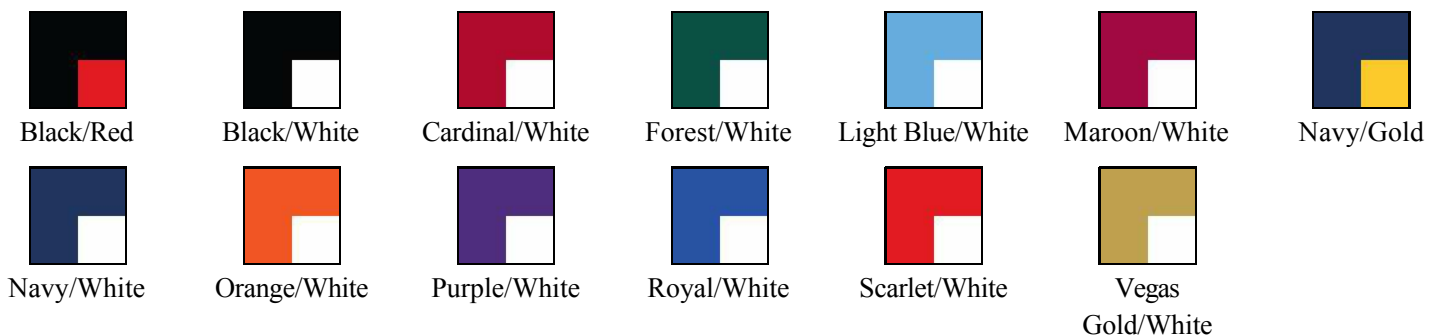

NW2375 - Women's Reversible Jump Jersey

A4

Two uniforms for the price of one!

Features:

- 100% Polyester Interlock, 4.0 ounces per square yard
- Moisture wicking, Odor resistant, Stain release
- Ultra tight knit resists snagging

Colors:

Specs:

	XS	S	M	L	XL	2XL
Chest Width	35	37	39	41	43	45
Length	27	28	29	30	31	32