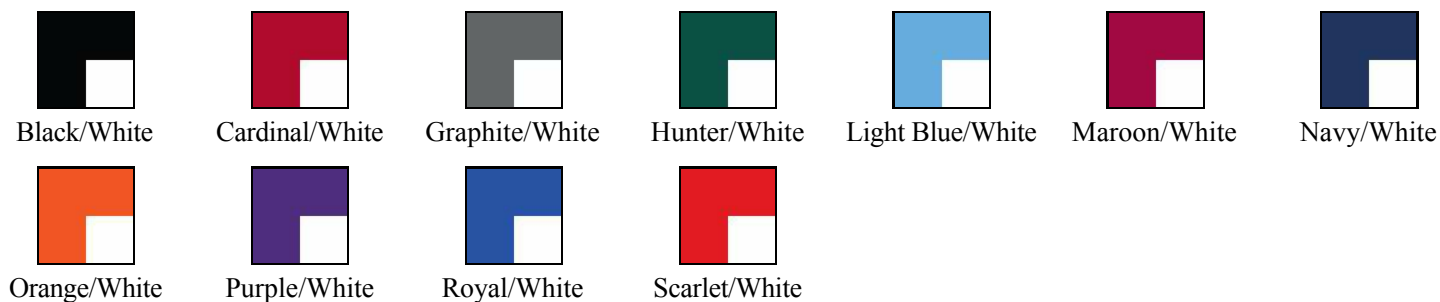

# NW1000 - Women's Reversible Mesh Tank

## Features:

- 100% Polyester Mesh, 3.4 ounces per square yard
- Moisture Wicking
- Odor resistant
- Stain release
- Double thickness body
- Open bottom for screen printing

## Colors: