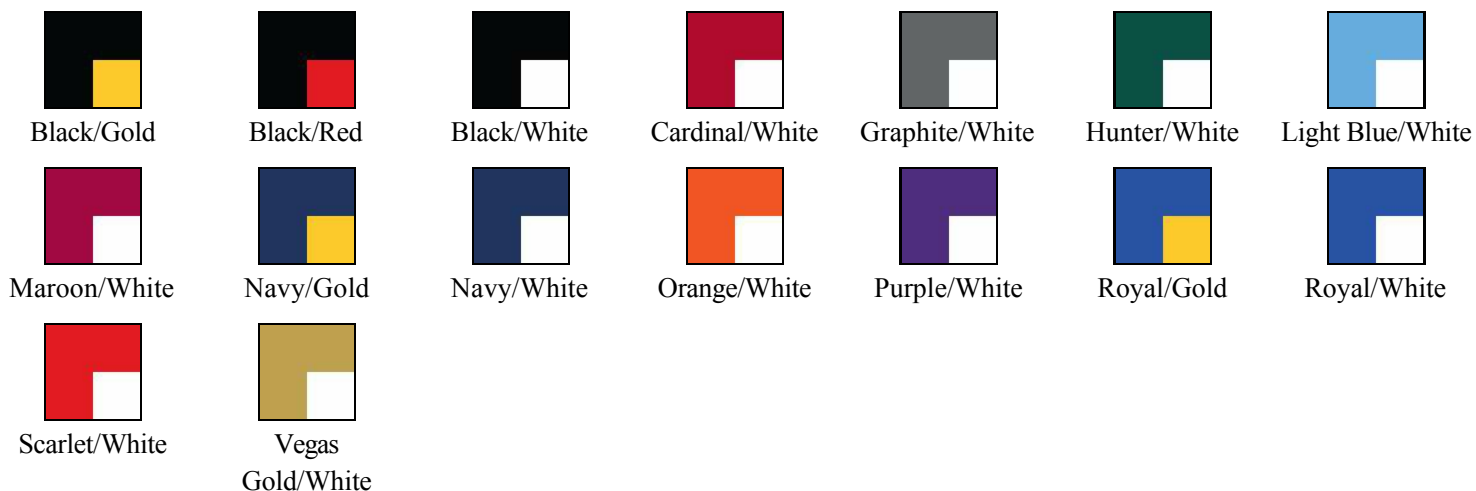

NF1270 - Reversible Mesh Tank

A4

Features:

- 100% Polyester Mesh, 3.4 ounces per square yard
- Moisture wicking
- Odor resistant
- Stain release
- Double thickness body
- Open bottom for screen printing

Complete the uniform with [NM5019](#)

Colors:

Specs:

	S	M	L	XL	2XL	3XL
Chest Width	44	46	49	52	55	58
Length	30	31	32	33	34	35