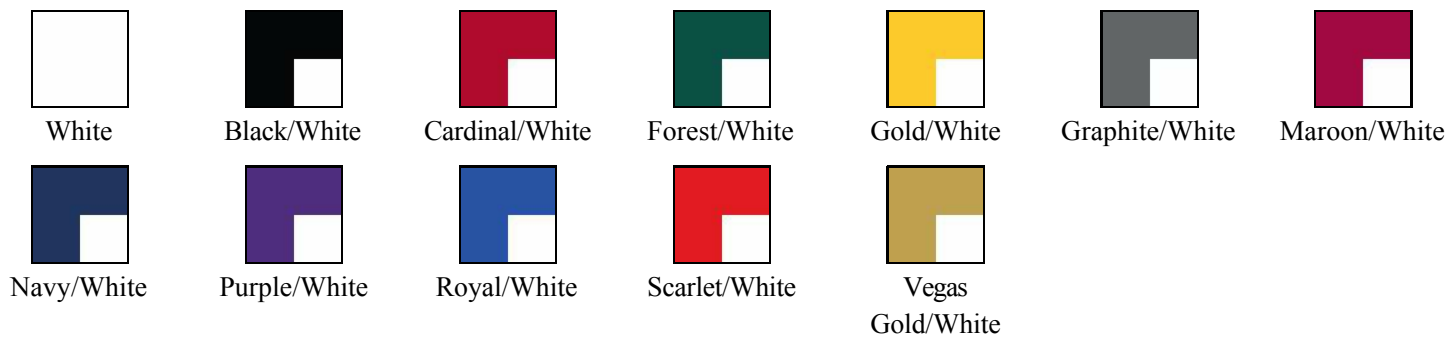

NB4205 - Youth Titan 4-Way Stretch Football Jersey

Features:

- 75% Nylon / 25% Spandex Mesh body, 8.3 ounces per square yard
- 87% Nylon / 13% Spandex liner, 16.0 ounces per linear yard
- Moisture wicking
- Odor resistant
- Stain release
- Two layer stretch mesh spandex sleeve and cowl
- Sleeve cuff finished with covered elastic
- Open V-neck trimmed in Nylon/Spandex fabric

Colors:

Specs:

| | XS | S/M | L/XL | 2XL |
|-------------|----|-----|------|------|
| Chest Width | 31 | 34 | 40 | 43 |
| Length | 25 | 27 | 29 | 29.5 |