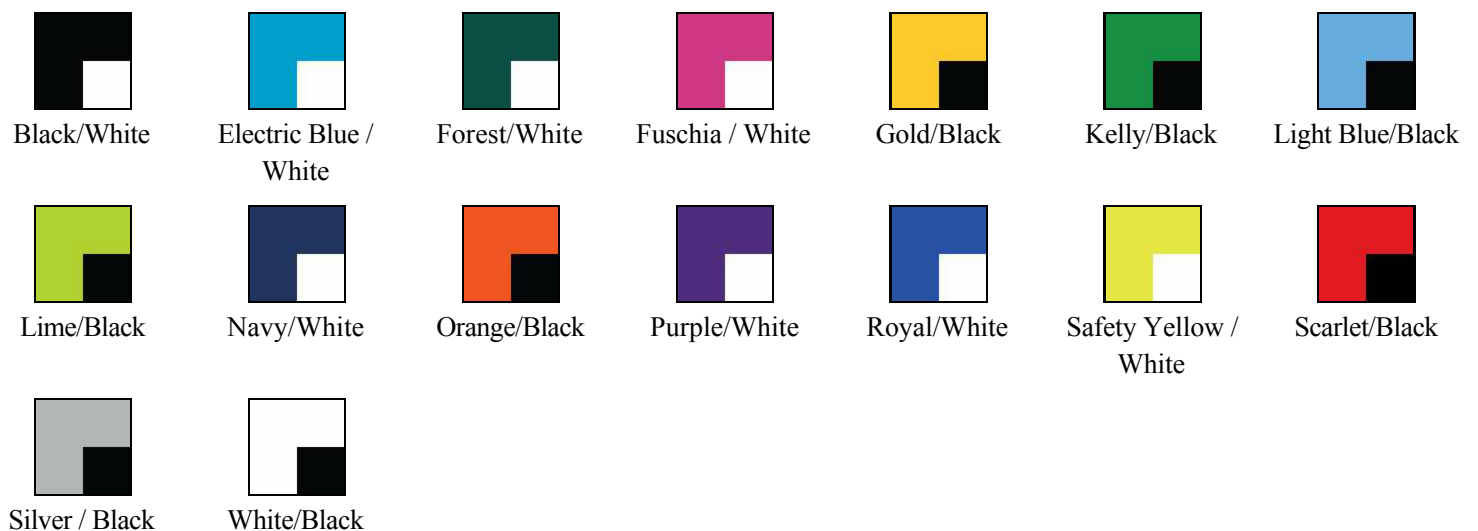

Pure Futbol. That's the only way to describe the Legend Soccer Jersey. The lightweight, moisture wicking fabric is tailor made for "The Beautiful Game". And, the off-center, color contrasting vertical stripe produces a truly classic look.

- 100% Polyester Bird's Eye Mesh
- Moisture management to keep athletes cool
- Stain release and odor resistance for easy care
- Double-needle cover stitch hem for durability

COMING SOON

Colors:

Specs:

	XXS	XS	S	M	L	XL
Chest Width	26	28	34	36	38	40
Length	17.5	20	23	24	25	26