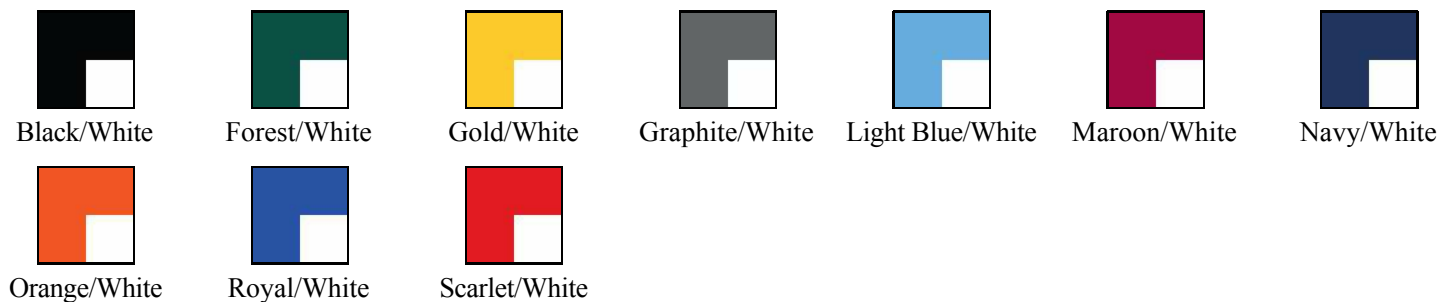

NB2372 - Youth Double Double Reversible Jersey

The Double Double reversible game jersey is built to perform the entire season, at home and on the road.

- A4's 5-star Micro Poly Interlock and Birdseye Textured Mesh
 - Moisture Management
 - Ultra Tight Knit for Superior Printability
 - Stain Release and Odor Resistant for Easy Care
 - Snag Resistant for Durability
 - 30+ UPF for UV Protection
- Each Layer Individually Hemmed
- All Seams Topstitched for Reinforcement

Complete the uniform with NB5364

Colors:

Specs:

XS

S

M

L

XL