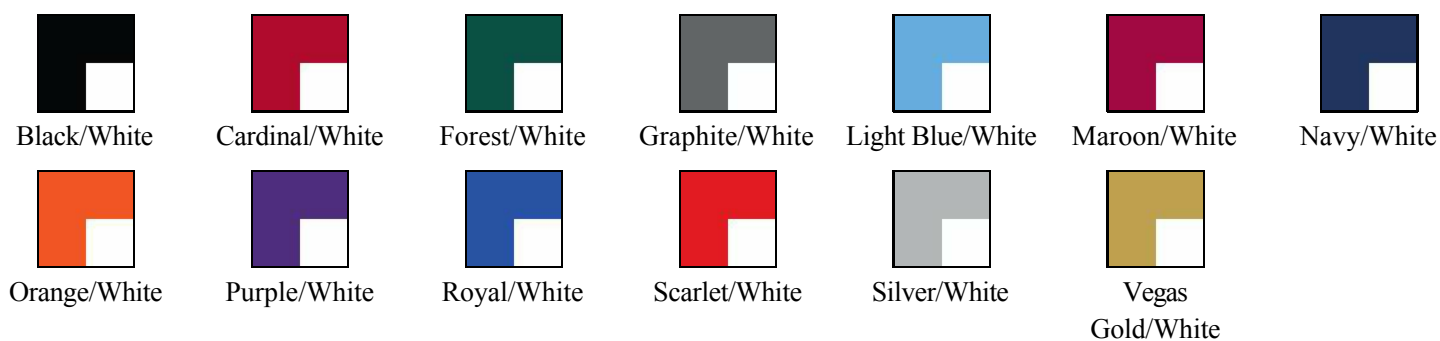

NB2320 - Youth Reversible Moisture Management Muscle

Features:

- 100% Polyester Interlock, 4.0 ounces per square yard
- Moisture wicking, Odor resistant, Stain release
- Ultra tight knit resists snagging,
- Side panels inside and out
- Open bottom for easy printing
- UPF 30+

Complete the uniform with [NB5284](#)

Colors:

Specs:

	S	M	L	XL
Chest Width	34	36	38	40
Length	23.5	24.5	25.5	26.5