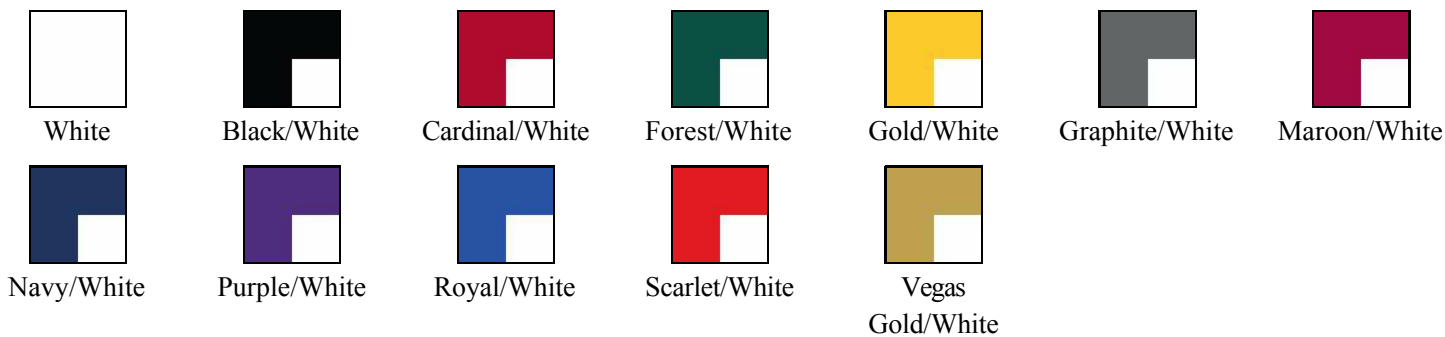

N4205 - Titan 4-Way Stretch Football Jersey

Features:

- 75% Nylon / 25% Spandex Mesh body, 8.3 ounces per square yard
- 87% Nylon / 13% Spandex Panel & Cowl 16.0 ounces per linear yard
- Moisture wicking
- Odor resistant
- Stain release
- Double layer sleeve and cowl
- Sleeve cuff finished with covered elastic
- Open V-neck trimmed in Nylon/Spandex fabric

Colors:

Specs:

	M	L/XL	2XL	3XL	4XL
Chest Width	44	48	52	56	60
Length	33	35	36	37	38