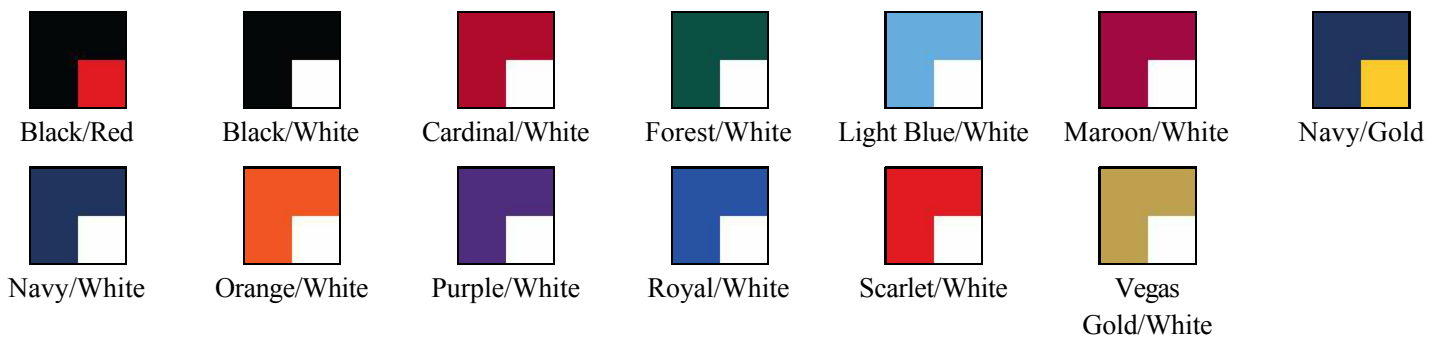

# A4

Two uniforms for the price of one!

### Features:

- 100% Polyester Interlock, 4.0 ounces per square yard
- Moisture wicking, Odor resistant, Stain release
- Ultra tight knit resists snagging

Complete the uniform with [N5283](#)

### Colors: