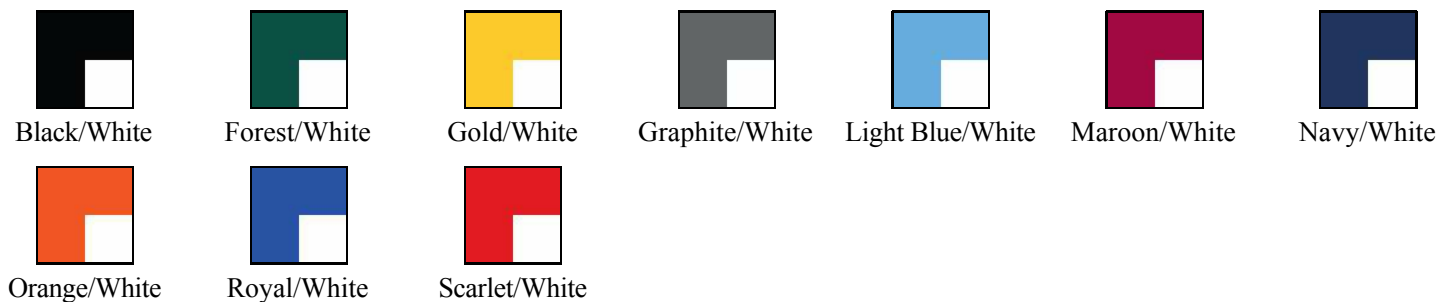

# N2372 - Double Double Reversible Jersey

The Double Double reversible game jersey is built to perform the entire season, at home and on the road.

- A4's 5-star Micro Poly Interlock and Birdseye Textured Mesh
  - Moisture Management
  - Ultra Tight Knit for Superior Printability
  - Stain Release and Odor Resistant for Easy Care
  - Snag Resistant for Durability
  - 30+ UPF for UV Protection
- Each Layer Individually Hemmed
- All Seams Topstitched for Reinforcement

## Colors: