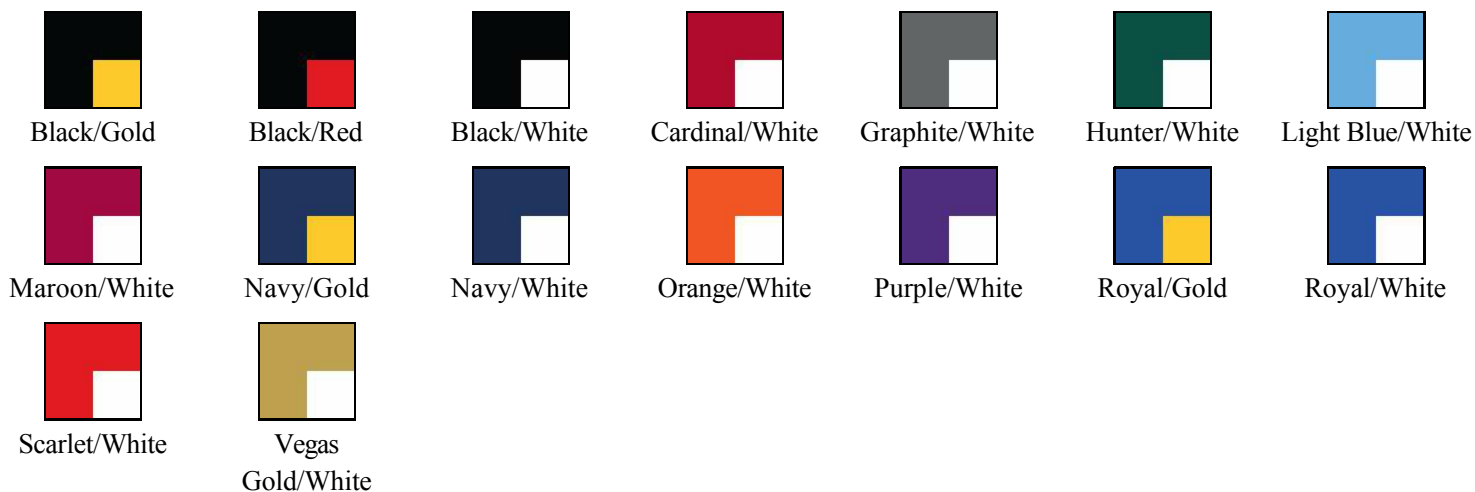

N2206 - Youth Reversible Mesh Tank

Features:

- 100% polyester mesh, 3.4 ounces
- Moisture wicking, Odor resistant, Stain release
- Double thickness body
- Open bottom for screen printing

Colors:

Specs:

	S	M	L	XL
Chest Width	32.5	34.5	36.5	38.5
Length	24.5	25.5	26.5	27.5